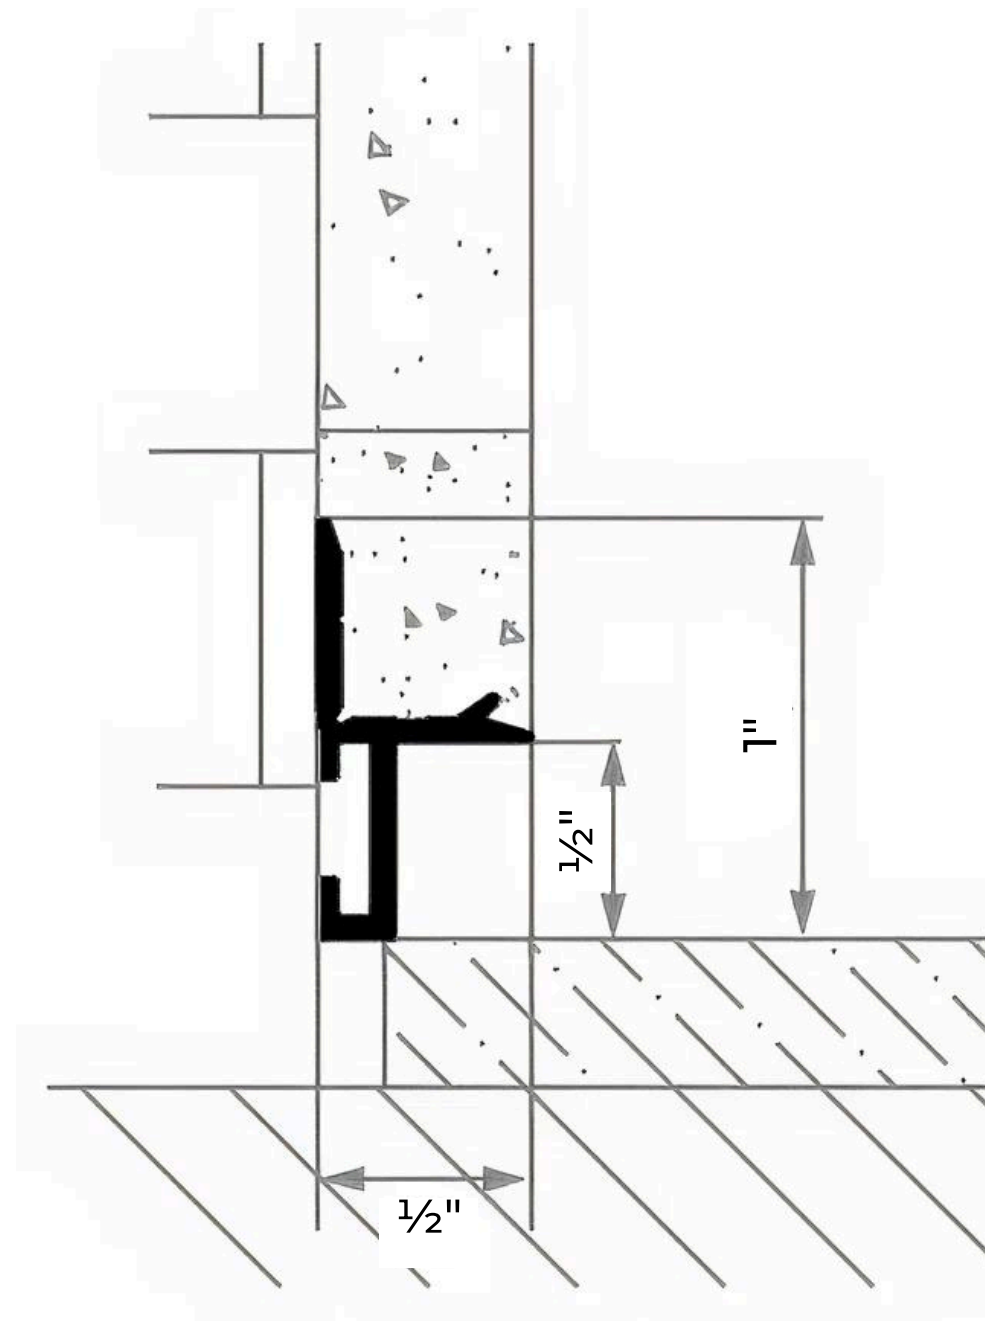

Contour Glass Partition Baseboard

FINISH OPTIONS

RAL MAT/
GLOSSY

ANODES

Technical Drawings

Available Size

| HEIGHT | THICKNESS | LENGHT IN NATURAL ANODE | LENGHT IN RAL AND OTHER ANODES | SKU |
|--------|-----------|-------------------------|--------------------------------|--------------|
| 2" | 1 1/16" | 82 11/16" | 78 3/4" | CTR-GLS-PART |

Contour Shadow Flush Baseboard

Technical Drawings

Available Size

| HEIGHT | THICKNESS | LENGHT IN NATURAL ANODE | LENGHT IN RAL AND OTHER ANODES | SKU |
|--------|-----------|-------------------------|--------------------------------|-------------|
| 1/2" | 1/2" | 82 11/16" | 78 3/4" | CTR-SHD-FLS |