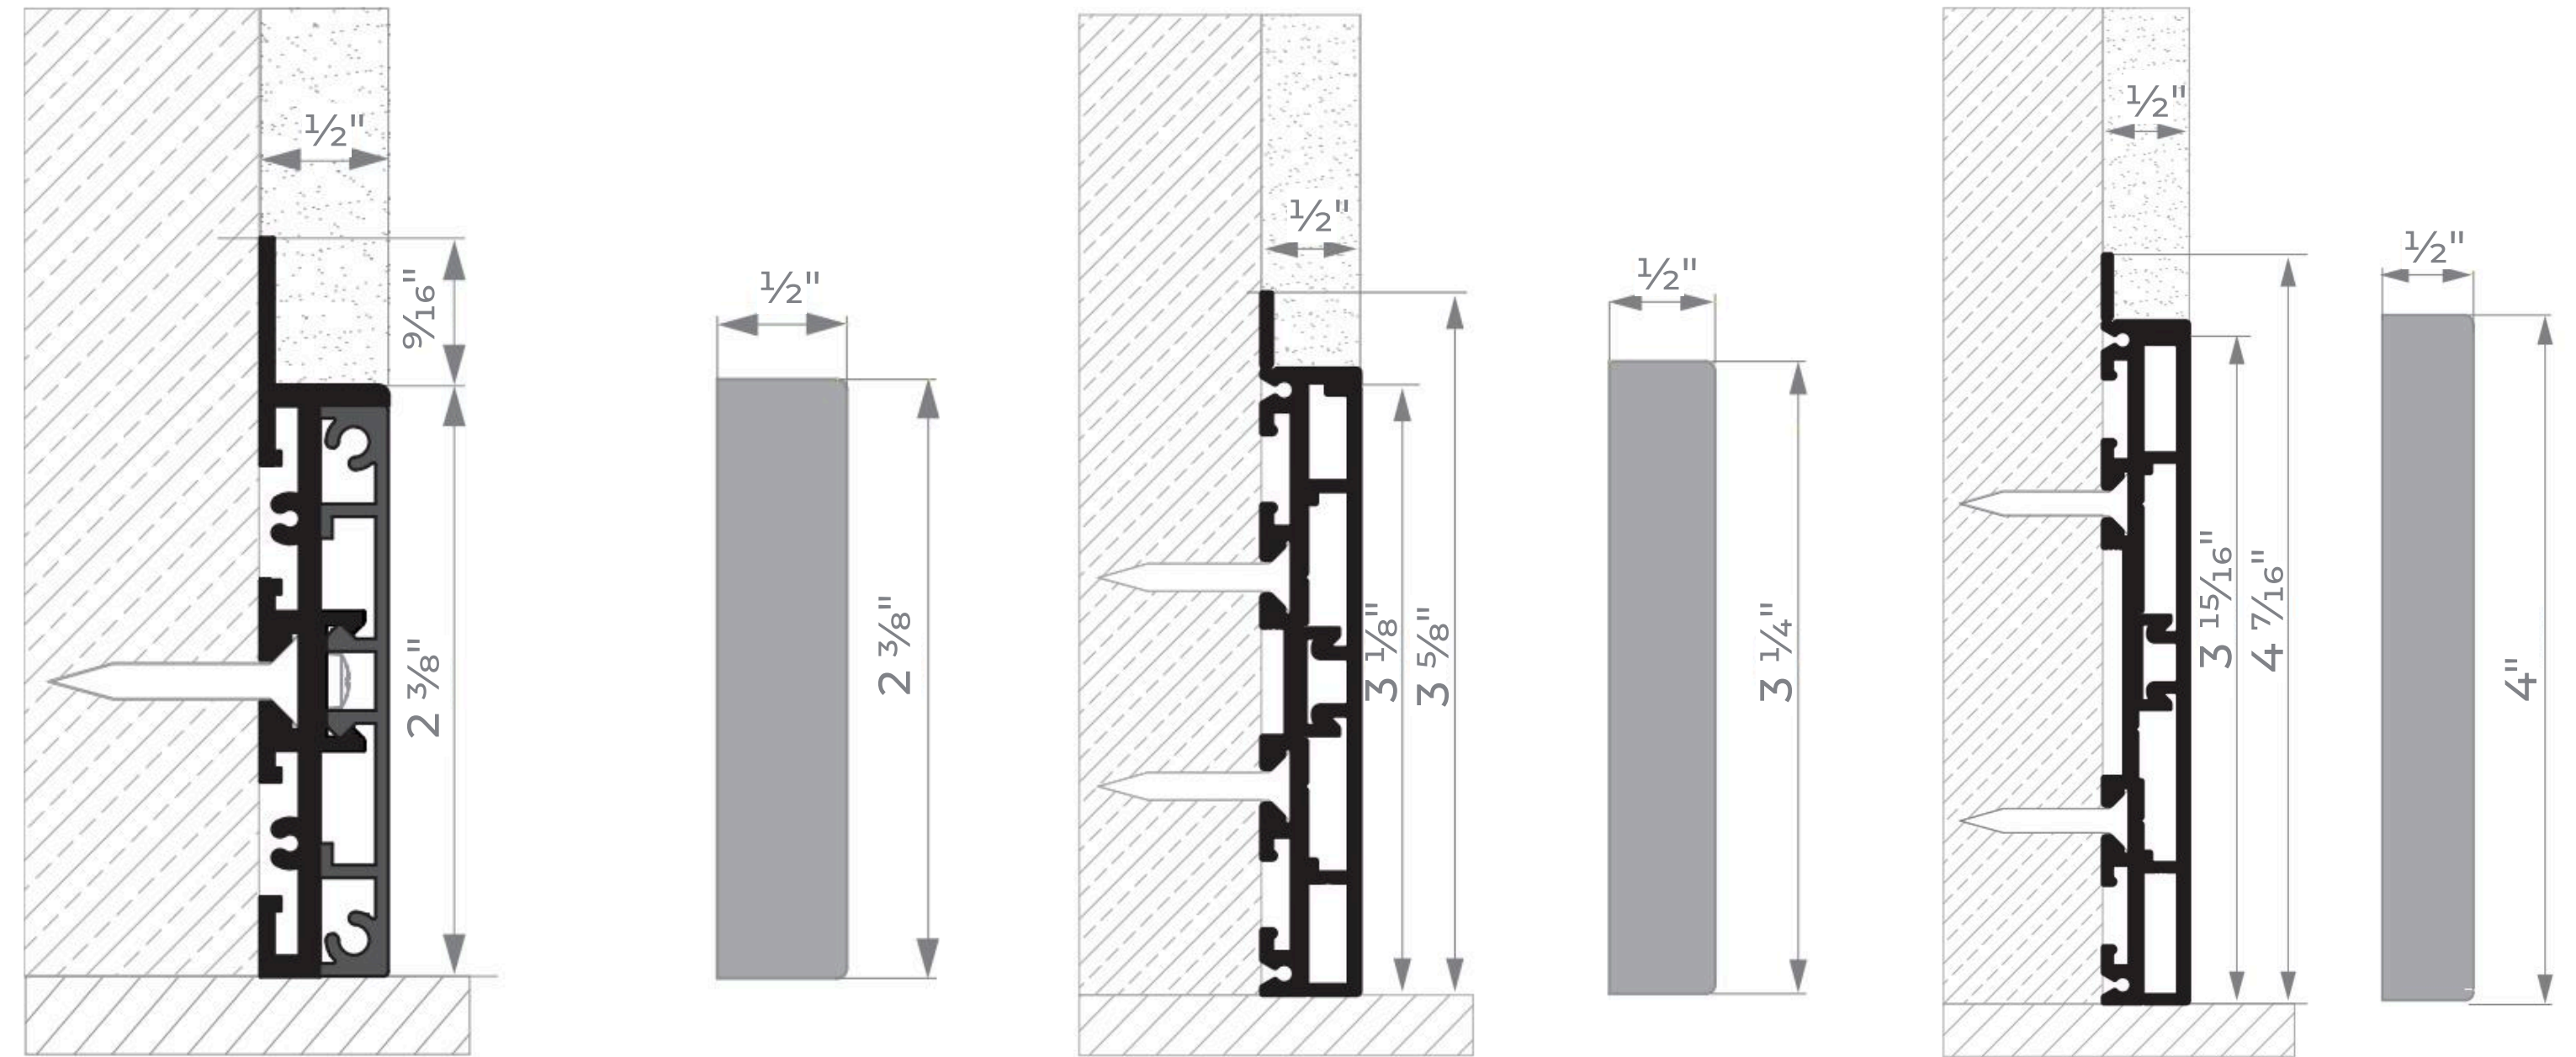

Modern Baseboards

LC01

Contour Flush
Baseboard with
Aluminum Infill

Technical Drawings

Available Size

| HEIGHT | THICKNESS | LENGHT IN NATURAL ANODE | LENGHT IN RAL AND OTHER ANODES | SKU |
|----------|-----------|-------------------------|--------------------------------|---------------|
| 2 3/8" | 1/2" | 82 11/16" | 78 3/4" | CTR-FLS-ALU6 |
| 3 1/8" | 1/2" | 82 11/16" | 78 3/4" | CTR-FLS-ALU8 |
| 3 15/16" | 1/2" | 82 11/16" | 78 3/4" | CTR-FLS-ALU10 |

Available Size

| HEIGHT | THICKNESS | LENGHT IN NATURAL ANODE | LENGHT IN RAL AND OTHER ANODES | SKU |
|----------|-----------|-------------------------|--------------------------------|---------------|
| 2 3/8" | 1/2" | 82 11/16" | 78 3/4" | CTR-FLS-MDF6 |
| 3 1/8" | 1/2" | 82 11/16" | 78 3/4" | CTR-FLS-MDF8 |
| 3 15/16" | 1/2" | 82 11/16" | 78 3/4" | CTR-FLS-MDF10 |