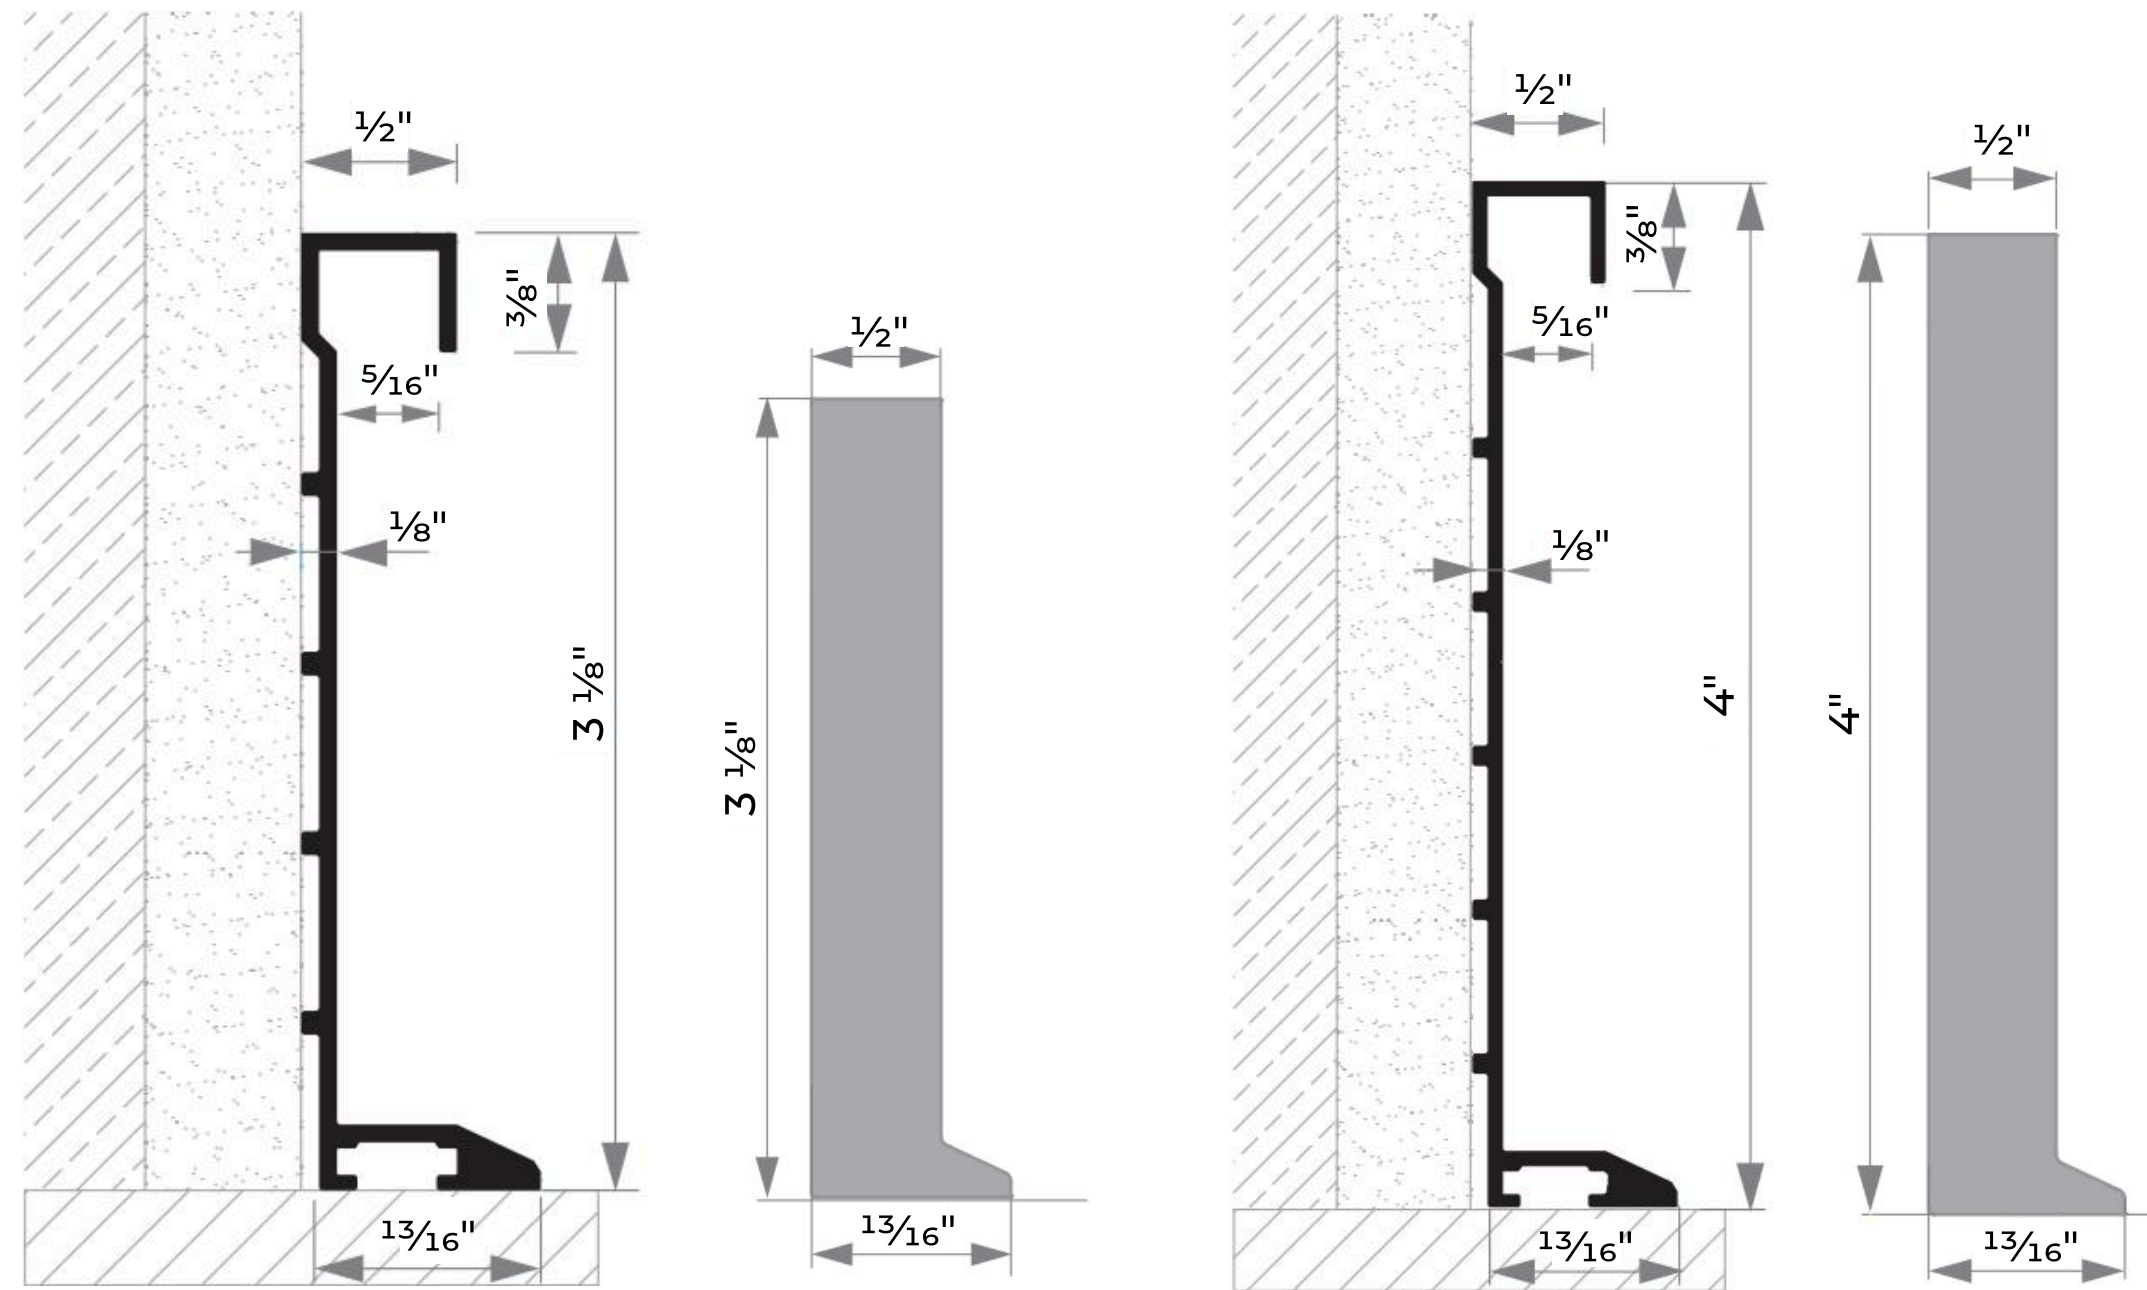

VENEER

Technical Drawings

Available Size

| HEIGHT | THICKNESS | LENGHT IN NATURAL ANODE | LENGHT IN RAL AND OTHER ANODES | SKU |
|----------|-----------|-------------------------|--------------------------------|---------------|
| 2 3/8" | 1/2" | 82 11/16" | 78 3/4" | CTR-WAL-MDF6 |
| 3 1/8" | 1/2" | 82 11/16" | 78 3/4" | CTR-WAL-MDF8 |
| 3 15/16" | 1/2" | 82 11/16" | 78 3/4" | CTR-WAL-MDF10 |

LC06

Contour LED Flush Baseboard / Contour LED Wall-Mounted Baseboard

Technical Drawings

FINISH OPTIONS

RAL MAT/
GLOSSY

ANODES

Available Size

| HEIGHT | LED TAPE WIDTH | LENGHT IN NATURAL ANODE | LENGHT IN RAL AND OTHER ANODES | SKU | LOWER AND TOP EDGE DIMENSION |
|--------|----------------|-------------------------|--------------------------------|---------------------------------------|------------------------------|
| 3 1/8" | 5/16" | 82 11/16" | 78 3/4" | CTR-LED-FLS-ALU8 CTR-LED-FLS-ALU10 | 13/16" / 1/2" |
| 4" | 5/16" | 82 11/16" | 78 3/4" | CTR-LED-WAL-ALU8 CTR-LED-WAL-ALU10 | 13/16" / 1/2" |