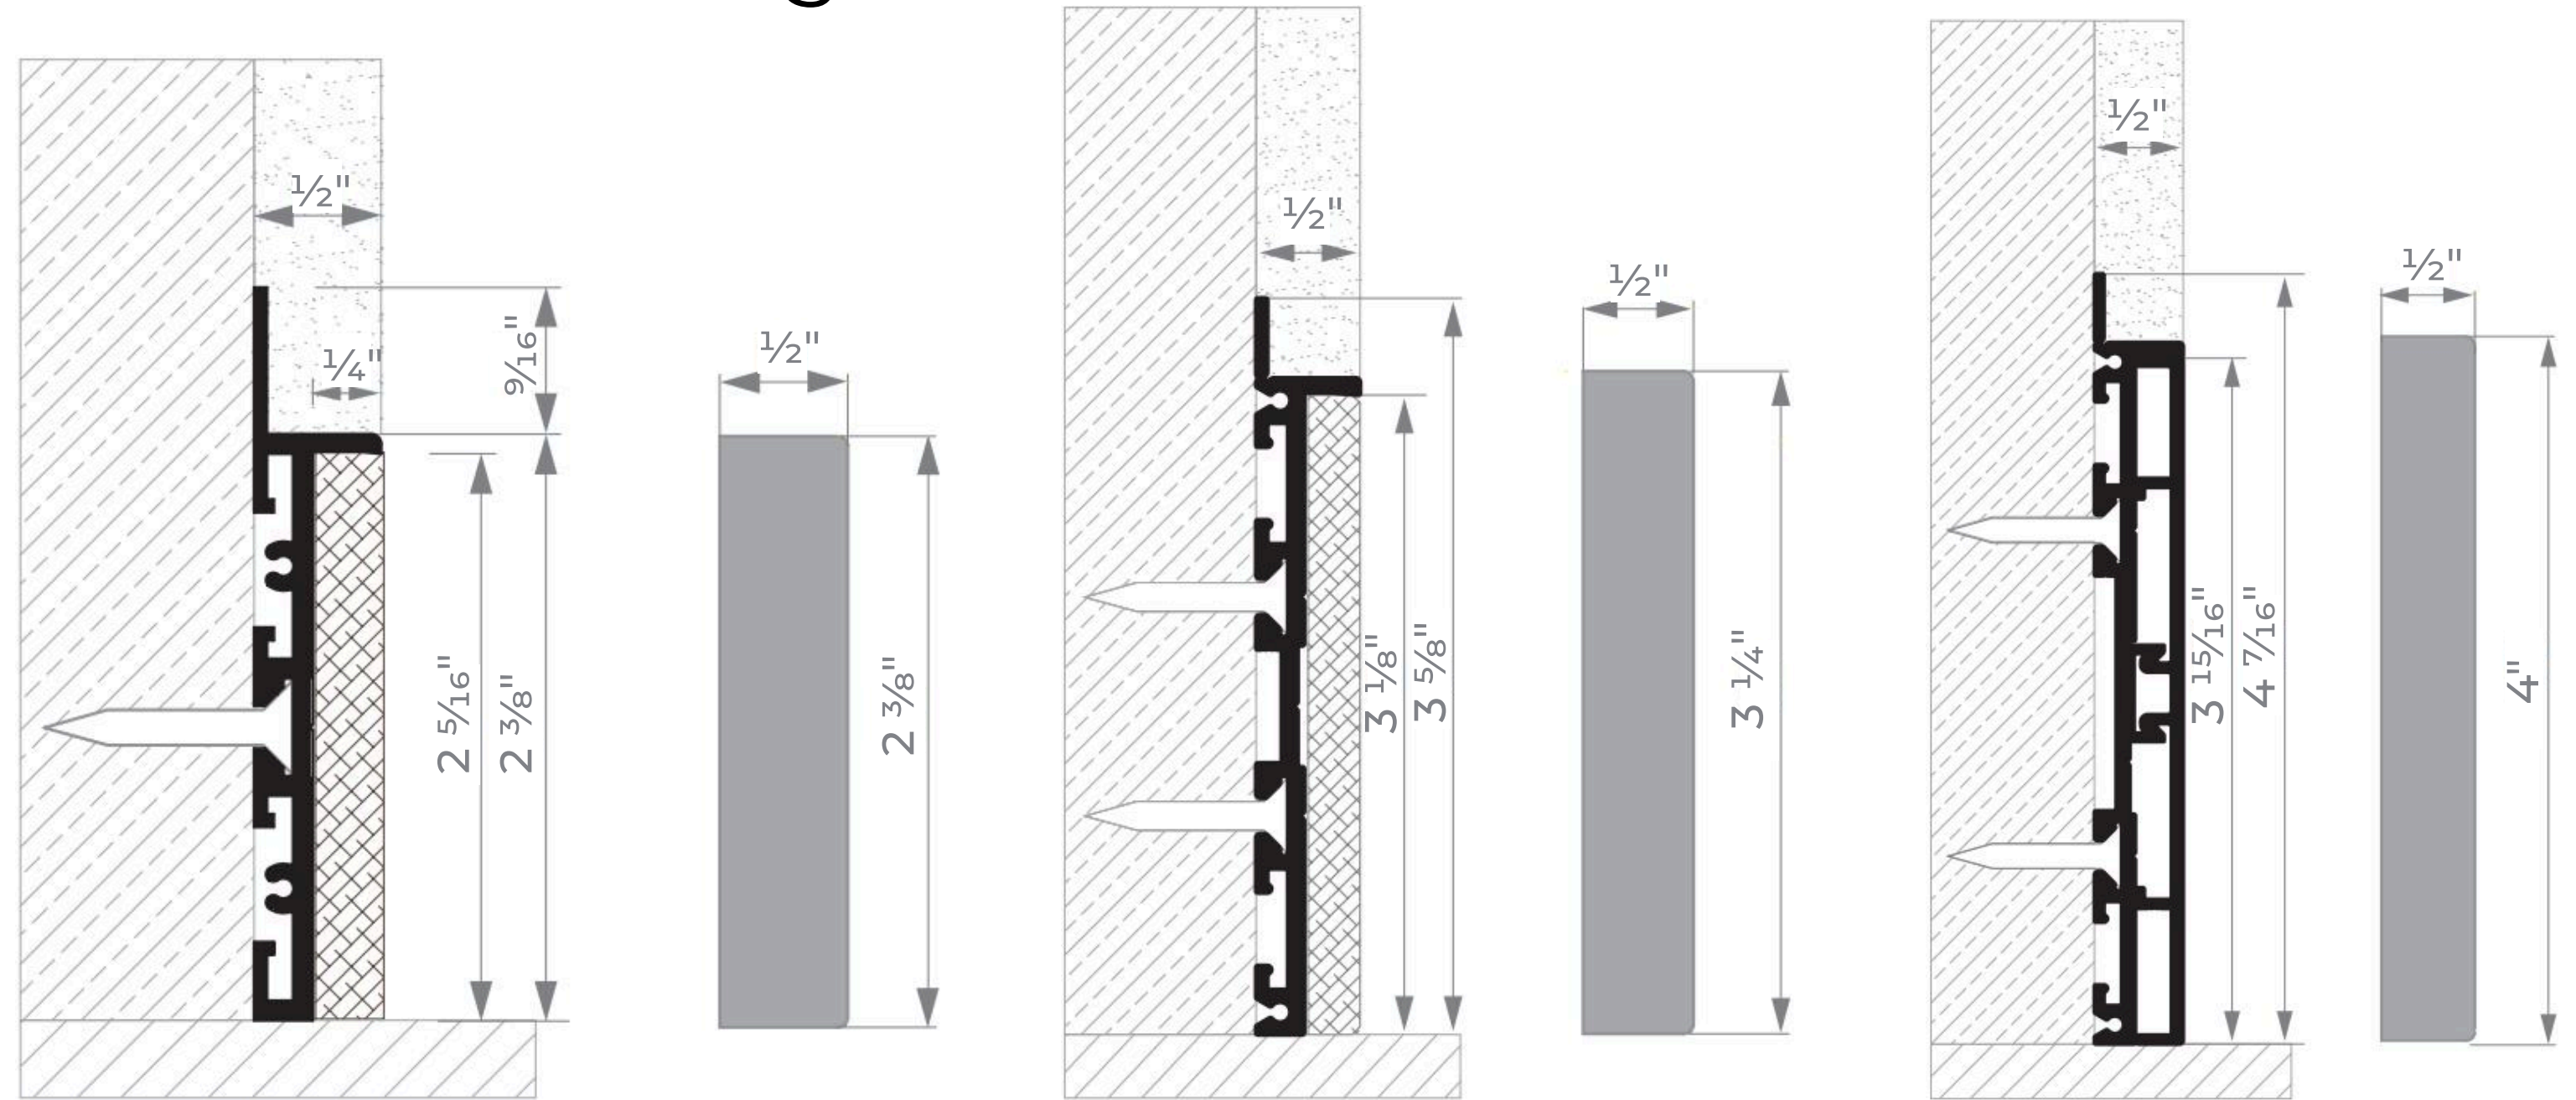

Modern Baseboards

LC01

Contour Flush
Baseboard with
Aluminum Infill

Technical Drawings

Available Size

| HEIGHT | THICKNESS | LENGHT IN NATURAL ANODE | LENGHT IN RAL AND OTHER ANODES | SKU |
|----------|-----------|-------------------------|--------------------------------|---------------|
| 2 3/8" | 1/2" | 82 11/16" | 78 3/4" | CTR-FLS-ALU6 |
| 3 1/8" | 1/2" | 82 11/16" | 78 3/4" | CTR-FLS-ALU8 |
| 3 15/16" | 1/2" | 82 11/16" | 78 3/4" | CTR-FLS-ALU10 |

Available Size

| HEIGHT | THICKNESS | LENGHT IN NATURAL ANODE | LENGHT IN RAL AND OTHER ANODES | SKU |
|----------|-----------|-------------------------|--------------------------------|---------------|
| 2 3/8" | 1/2" | 82 11/16" | 78 3/4" | CTR-FLS-MDF6 |
| 3 1/8" | 1/2" | 82 11/16" | 78 3/4" | CTR-FLS-MDF8 |
| 3 15/16" | 1/2" | 82 11/16" | 78 3/4" | CTR-FLS-MDF10 |