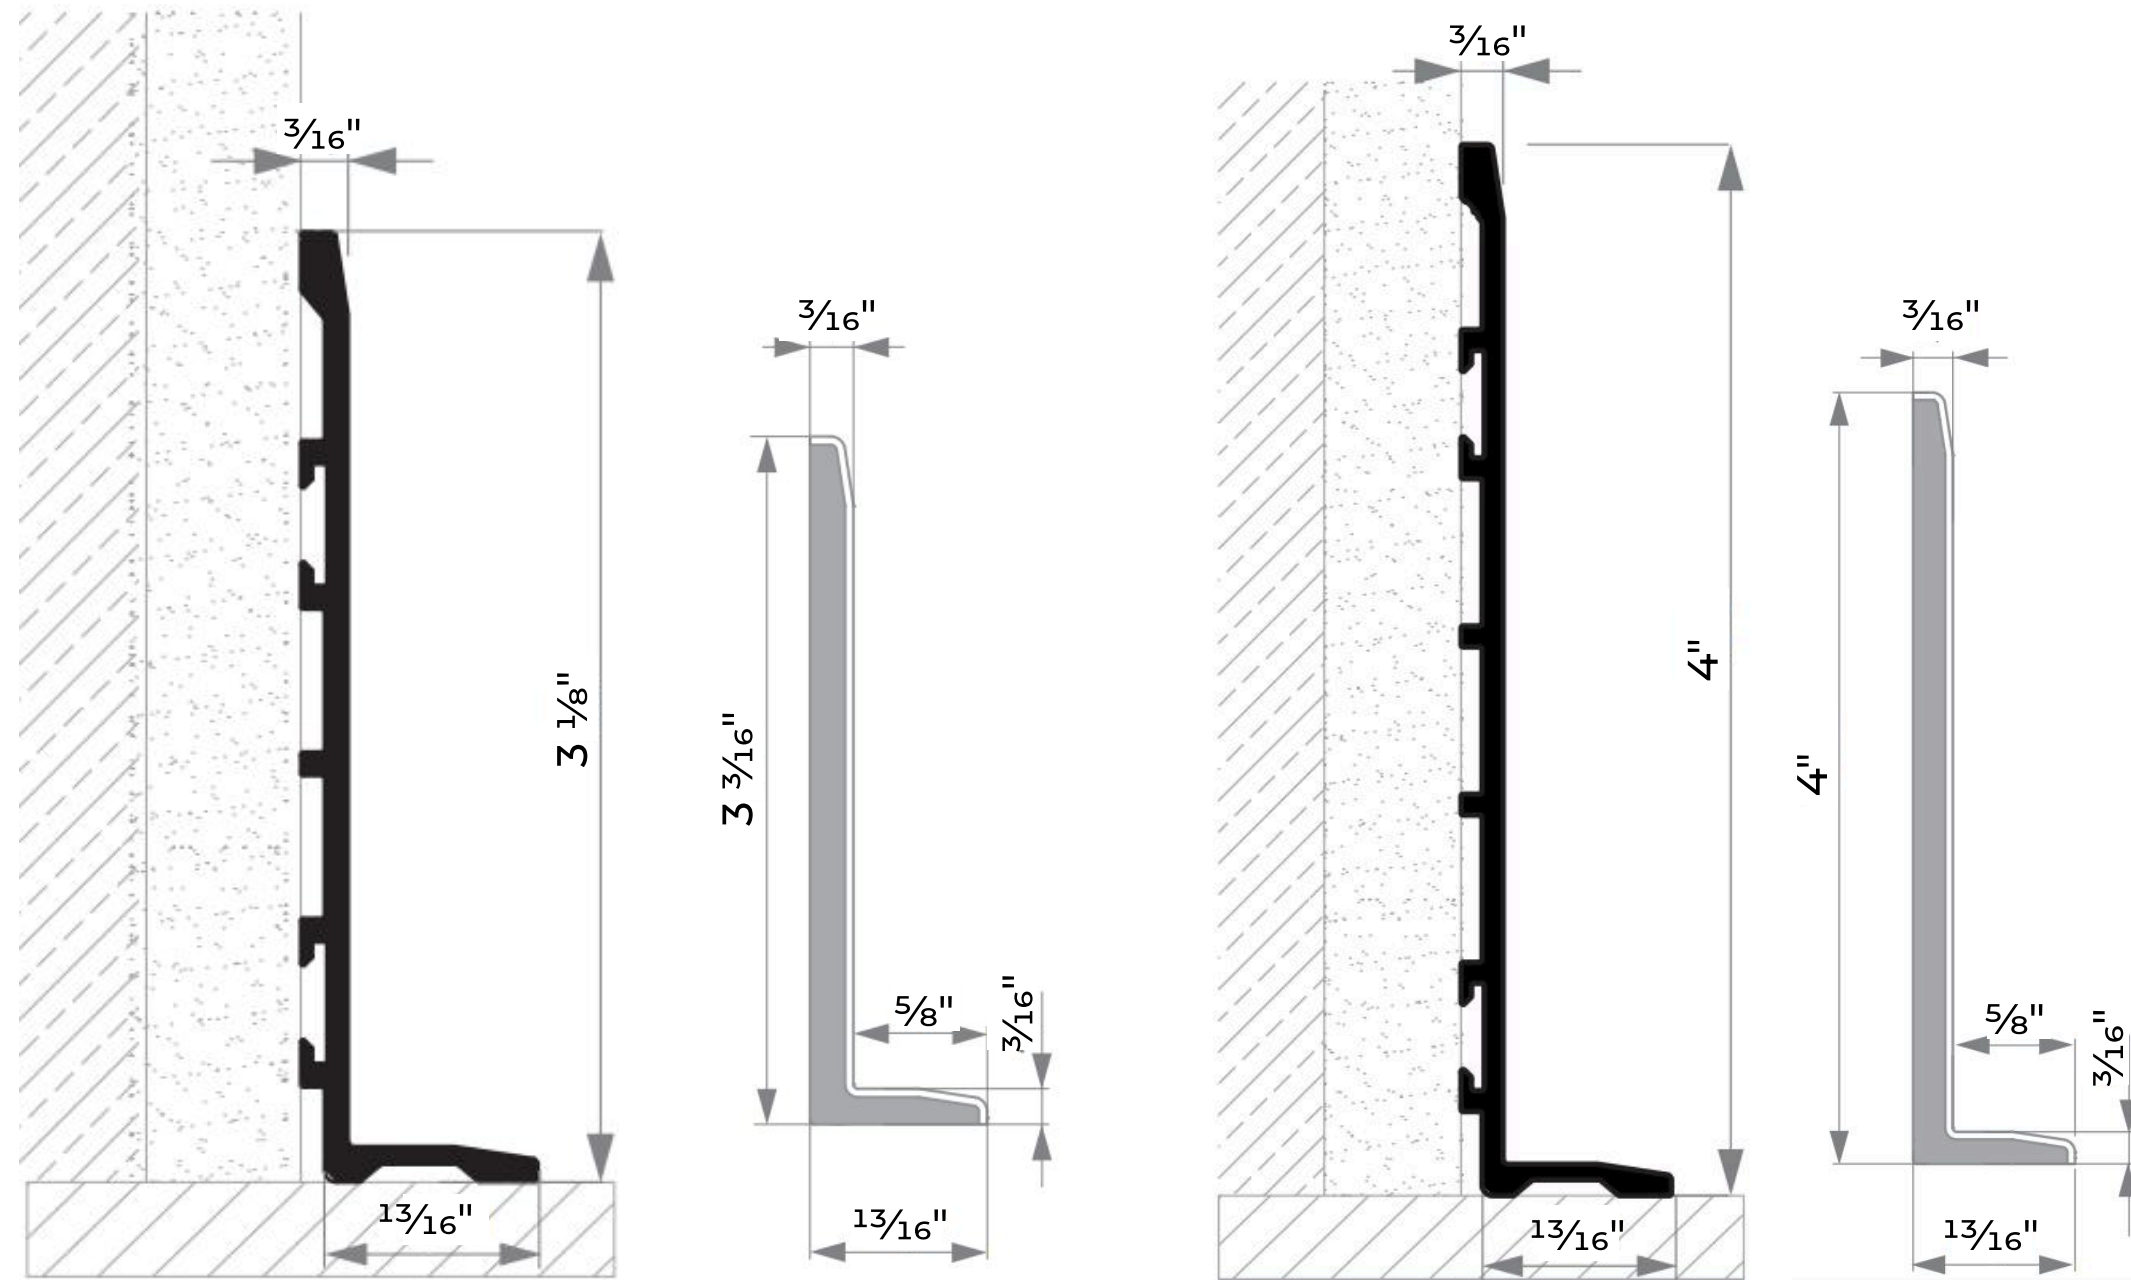

VENEER

Technical Drawings

Available Size

| HEIGHT | THICKNESS | LENGHT IN NATURAL ANODE | LENGHT IN RAL AND OTHER ANODES | SKU |
|----------|-----------|-------------------------|--------------------------------|---------------|
| 2 3/8" | 1/2" | 82 11/16" | 78 3/4" | CTR-WAL-MDF6 |
| 3 1/8" | 1/2" | 82 11/16" | 78 3/4" | CTR-WAL-MDF8 |
| 3 15/16" | 1/2" | 82 11/16" | 78 3/4" | CTR-WAL-MDF10 |

LC05

Contour Surface
Aluminum Baseboard

FINISH OPTIONS

RAL MAT/
GLOSSY

ANODES

Technical Drawings

Available Size

| HEIGHT | THICKNESS | LENGHT IN NATURAL ANODE | LENGHT IN RAL AND OTHER ANODES | SKU | LOWER EDGE DIMENSION |
|--------|-----------|-------------------------|--------------------------------|---------------|----------------------|
| 3 1/8" | 3/16" | 82 11/16" | 78 3/4" | CTR-SRF-ALU8 | 13/16" |
| 4" | 3/16" | 82 11/16" | 78 3/4" | CTR-SRF-ALU10 | 13/16" |

LC06

Contour LED Flush Baseboard / Contour LED Wall-Mounted Baseboard

Technical Drawings

FINISH OPTIONS

RAL MAT/
GLOSSY

ANODES

Available Size

| HEIGHT | LED TAPE WIDTH | LENGHT IN NATURAL ANODE | LENGHT IN RAL AND OTHER ANODES | SKU | LOWER AND TOP EDGE DIMENSION |
|--------|----------------|-------------------------|--------------------------------|---------------------------------------|------------------------------|
| 3 1/8" | 5/16" | 82 11/16" | 78 3/4" | CTR-LED-FLS-ALU8 CTR-LED-FLS-ALU10 | 13/16" / 1/2" |
| 4" | 5/16" | 82 11/16" | 78 3/4" | CTR-LED-WAL-ALU8 CTR-LED-WAL-ALU10 | 13/16" / 1/2" |