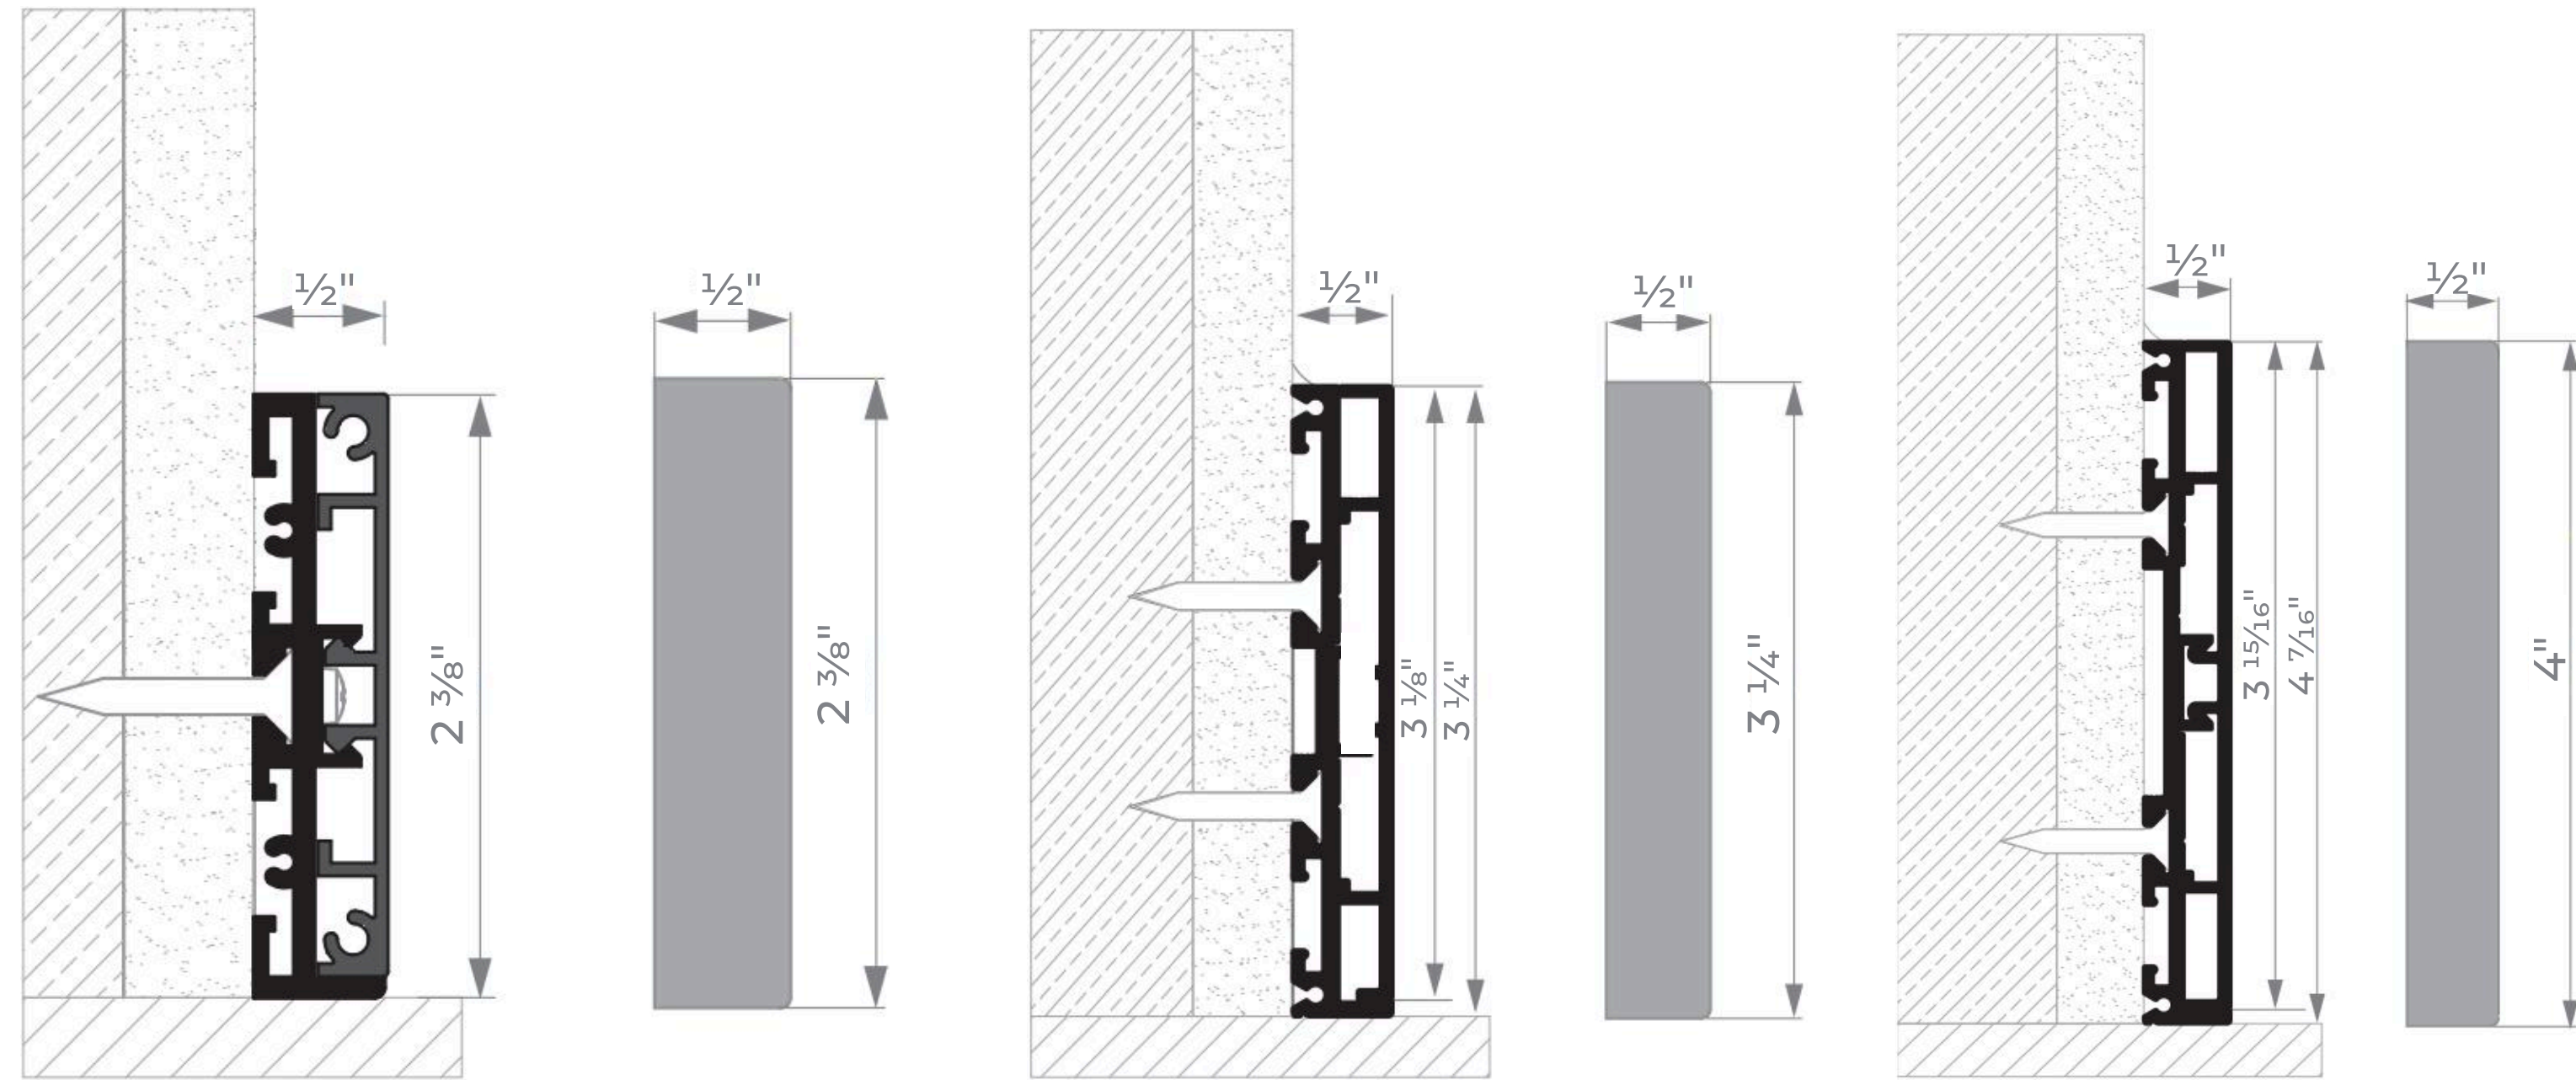

Technical Drawings

Available Size

HEIGHT	THICKNESS	LENGHT IN NATURAL ANODE	LENGHT IN RAL AND OTHER ANODES	SKU
2 3/8"	1/2"	82 11/16"	78 3/4"	CTR-WAL-ALU6
3 1/8"	1/2"	82 11/16"	78 3/4"	CTR-WAL-ALU8
3 15/16"	1/2"	82 11/16"	78 3/4"	CTR-WAL-ALU10