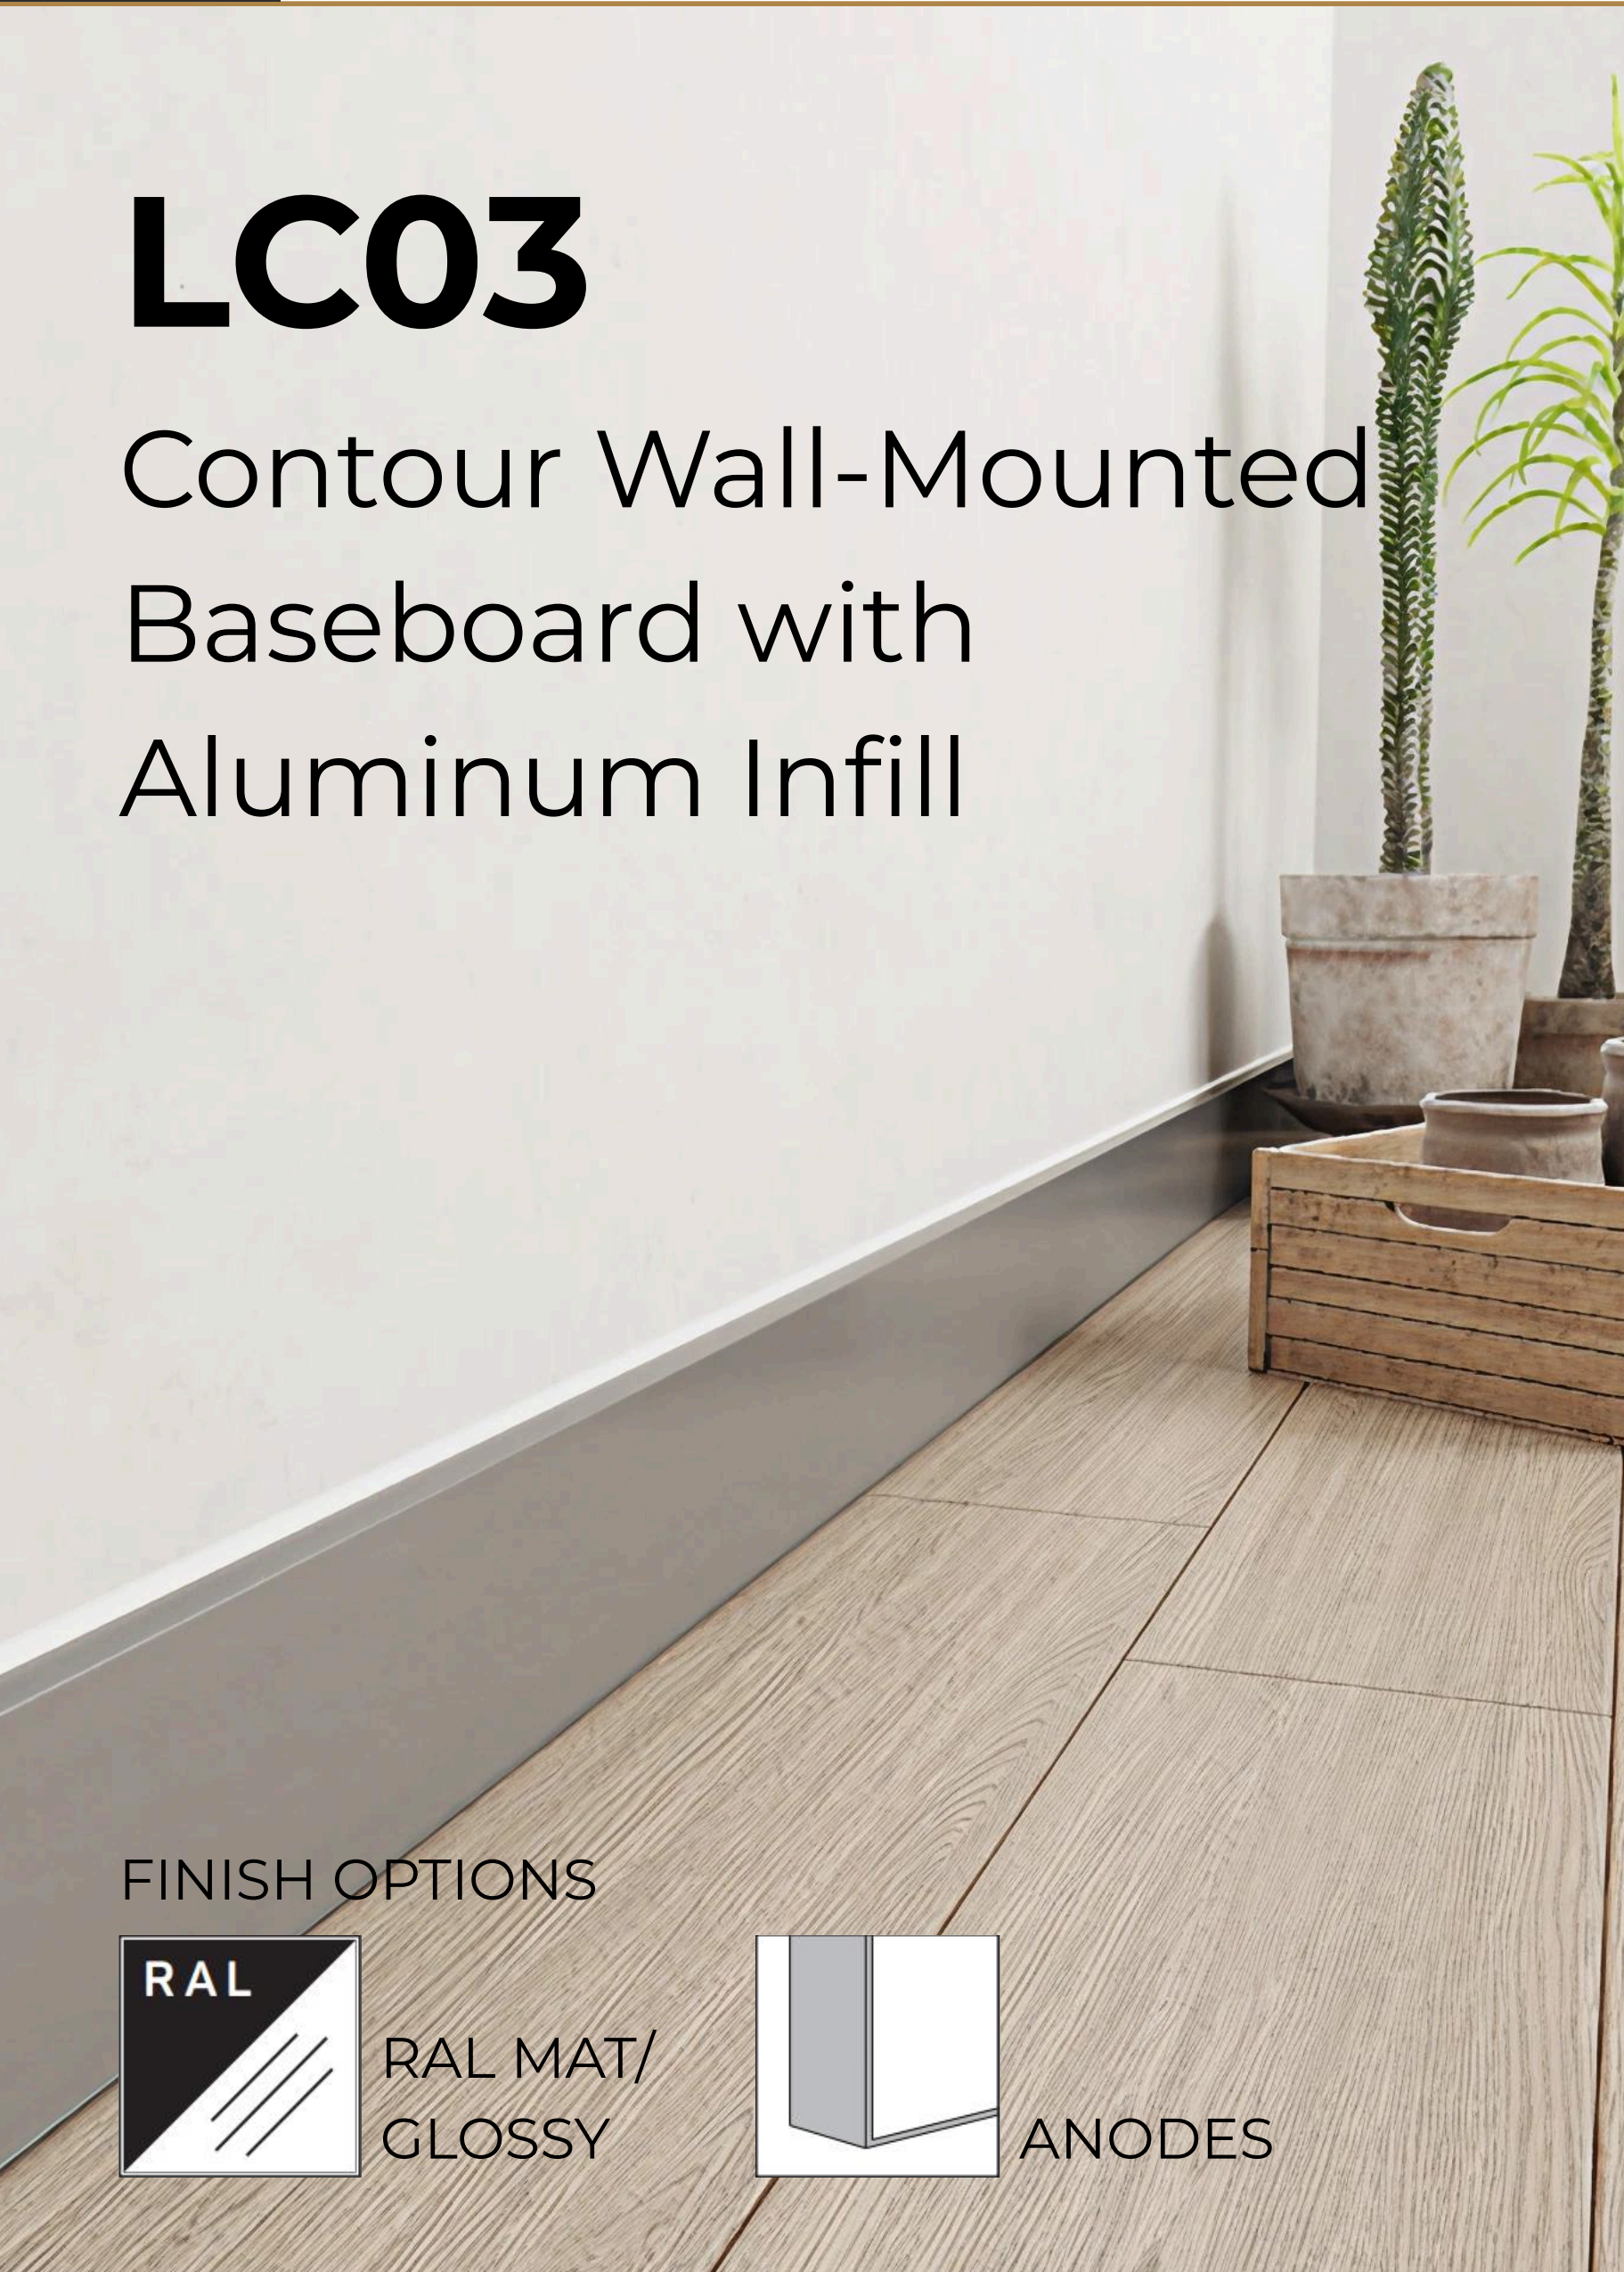

LC03

Contour Wall-Mounted
Baseboard with
Aluminum Infill

FINISH OPTIONS

RAL MAT/
GLOSSY

ANODES