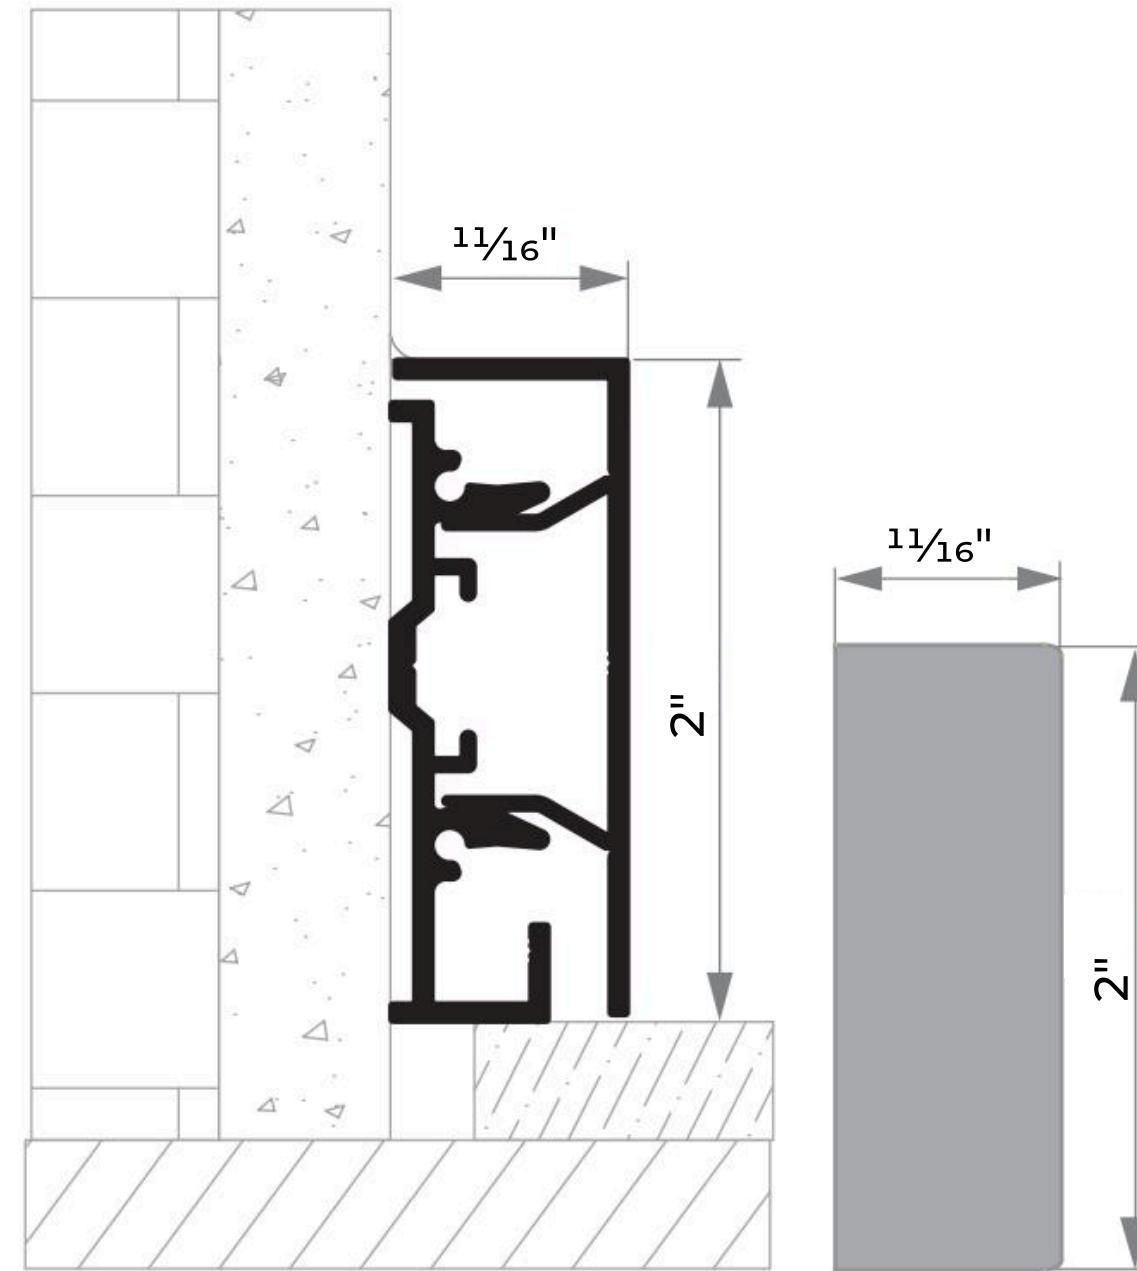

LC06

Contour LED Flush Baseboard / Contour LED Wall-Mounted Baseboard

Technical Drawings

FINISH OPTIONS

RAL MAT/
GLOSSY

ANODES

Available Size

| HEIGHT | LED TAPE WIDTH | LENGHT IN NATURAL ANODE | LENGHT IN RAL AND OTHER ANODES | SKU | LOWER AND TOP EDGE DIMENSION |
|--------|----------------|-------------------------|--------------------------------|---------------------------------------|------------------------------|
| 3 1/8" | 5/16" | 82 11/16" | 78 3/4" | CTR-LED-FLS-ALU8 CTR-LED-FLS-ALU10 | 13/16" / 1/2" |
| 4" | 5/16" | 82 11/16" | 78 3/4" | CTR-LED-WAL-ALU8 CTR-LED-WAL-ALU10 | 13/16" / 1/2" |

Contour Glass Partition Baseboard

FINISH OPTIONS

RAL MAT/
GLOSSY

ANODES

Technical Drawings

Available Size

| HEIGHT | THICKNESS | LENGHT IN NATURAL ANODE | LENGHT IN RAL AND OTHER ANODES | SKU |
|--------|-----------|-------------------------|--------------------------------|--------------|
| 2" | 1 1/16" | 82 11/16" | 78 3/4" | CTR-GLS-PART |

Contour Shadow Flush Baseboard

Technical Drawings

Available Size

| HEIGHT | THICKNESS | LENGHT IN NATURAL ANODE | LENGHT IN RAL AND OTHER ANODES | SKU |
|--------|-----------|-------------------------|--------------------------------|-------------|
| 1/2" | 1/2" | 82 11/16" | 78 3/4" | CTR-SHD-FLS |