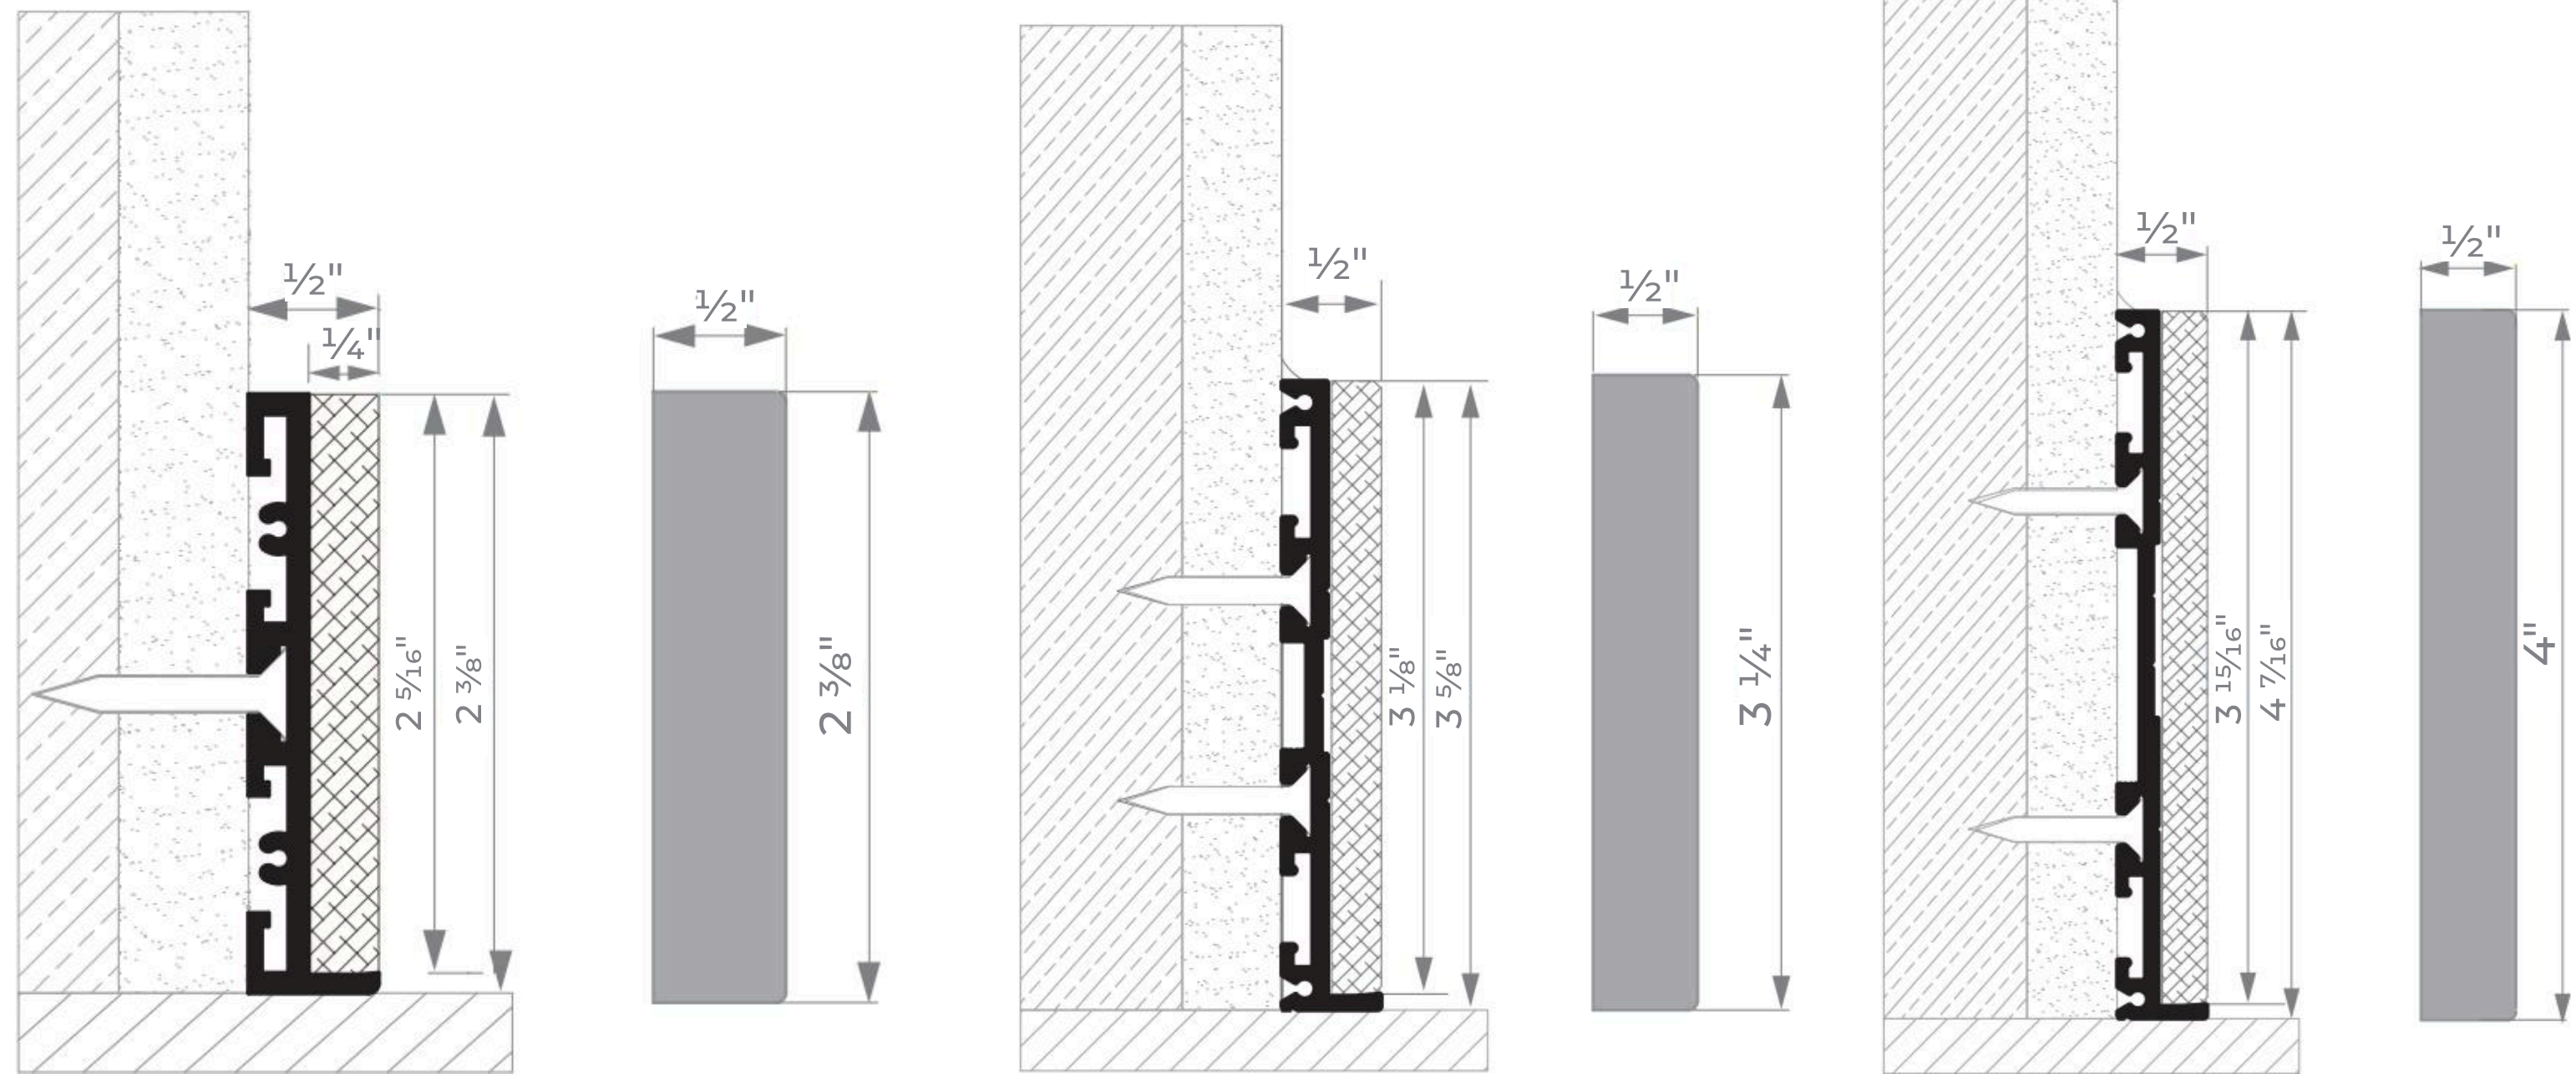

VENEER

Technical Drawings

Available Size

| HEIGHT | THICKNESS | LENGHT IN NATURAL ANODE | LENGHT IN RAL AND OTHER ANODES | SKU |
|----------|-----------|-------------------------|--------------------------------|---------------|
| 2 3/8" | 1/2" | 82 11/16" | 78 3/4" | CTR-WAL-MDF6 |
| 3 1/8" | 1/2" | 82 11/16" | 78 3/4" | CTR-WAL-MDF8 |
| 3 15/16" | 1/2" | 82 11/16" | 78 3/4" | CTR-WAL-MDF10 |